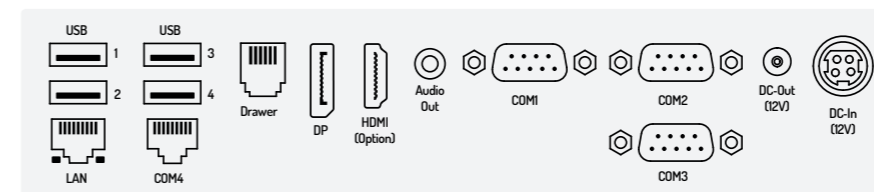

Additional Type: * You can choose one type of Type A, B, C