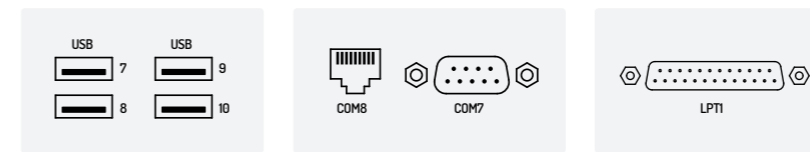

Type A: USB 4   Type B: Serial 2   Type C: Parallel 1

- Easily Accessible Tool-Free Casing for Upgrades & Adjustments.