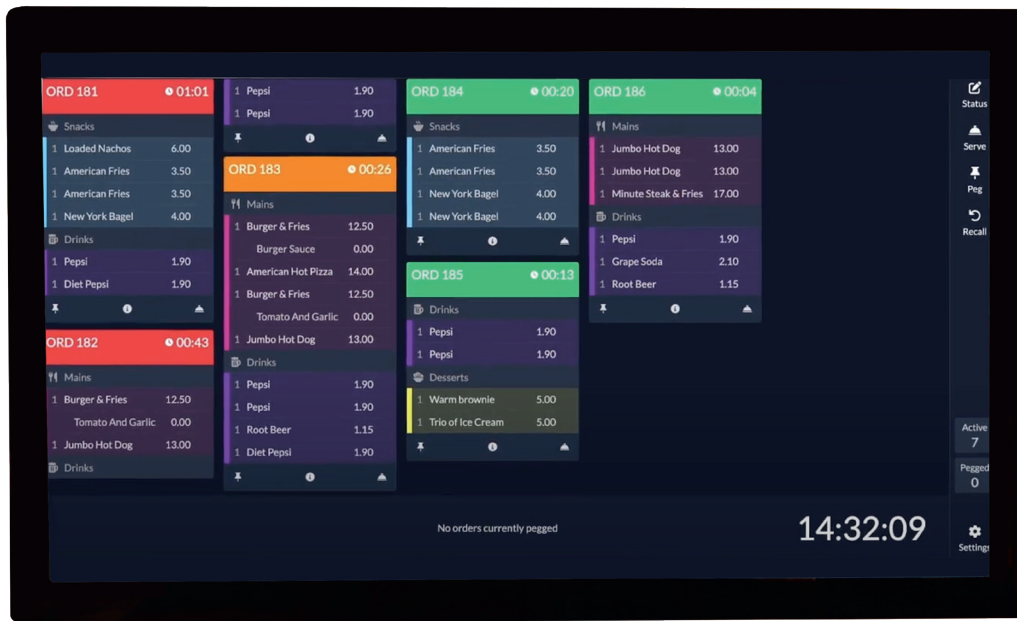

TDCORE K10 - 21.5" Kitchen Video All-in-One

A kitchen display system helps restaurants and takeaways by easily displaying incoming orders.

The **TDCORE K10** is a wall mountable Kitchen Display with an aluminium alloy structure and pure flat panel screen; the unit has excellent heat dispersal and is easy to install.

- 21.5" TFT LED Backlight LCD (Tempered Glass)
- 1920 x 1080 (Full HD) 16:9
- Projective Capacitive Touch Screen
- Intel J6412 Quad-Core 2.6GHz processor
- 8GB DDR3 RAM
- 128GB SSD
- WiFi Built-in
- Able to run Windows 7, 10, POSReady7 & Linux (**TDCORE** version pre-installed with Win 10 IoT)
- Dimensions (WxHxD) 389.6 x 264 x 65 mm
- 3-year RTB warranty

TDCORE : QUALITY EPOS EQUIPMENT AT ULTRA-COMPETITIVE PRICES

TDCORE K10 - specifications and performance data

System controller and storage		Power & Network	
Controller Board	J6412 Intel Celeron	Power Supply	AC 100-240, 50-60Hz, DC 12V/5A
Processor	Quad-Core Intel 2.6GHz	Network Support	1GB Ethernet, WiFi (Bluetooth option)
Hard Disk	128GB SSD	Operating Systems	
RAM	8GB DDR3 RAM	Win 10 IoT	Pre-installed
Screen		Can also run	Windows 7, 10, POSReady7 & Linux
LCD screen	21.5" TFT LED Backlight LCD	Size & weight	
Brightness	300 nits	Unit Standalone	389.6 x 264 x 65mm (WxHxD) 5.5kg
Resolution	1920 x 1080 (Full HD) 16:9	Packaged size	430 x 310 x 70mm (WxHxD) 6kg
Touch screen	Projective capacitive touch screen	Warranty	
Inputs & Outputs		Period & Terms	36-months RTB
LAN	1 x RJ45 female 1Gbps		
Audio	1 x line in, 1 x line out		
HDMI	1 x HDMI		
USB	2 x USB 3.0 2 x USB 2.0		
VGA	1 x VGA		