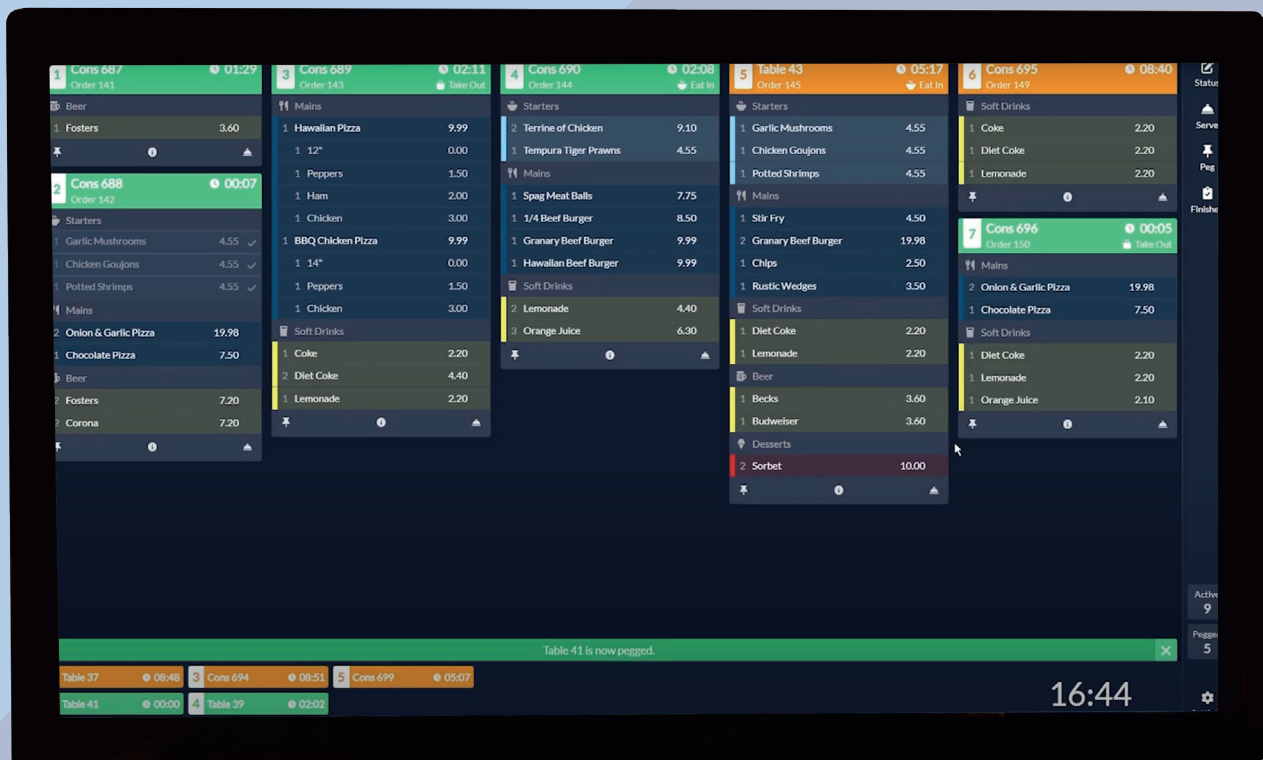

TDCORE K10 - 21.5" Kitchen Video All-in-One

A kitchen display system helps restaurants and takeaways by easily displaying incoming orders.

The **TDCORE K10** is a wall mountable Kitchen Display with an aluminium alloy structure and pure flat panel screen; the unit has excellent heat dispersal and is easy to install.

- 21.5" TFT LED Backlight LCD (Tempered Glass)
- 1920 x 1080 (Full HD) 16:9
- Projective Capacitive Touch Screen
- Intel J6412 Quad-Core 2.6GHz processor
- 8GB DDR3 RAM
- 128GB SSD
- WiFi Built-in
- Able to run Windows 7, 10, POSReady7 & Linux (**TDCORE** version pre-installed with Win 10 IoT)
- Dimensions (WxHxD) 389.6 x 264 x 65 mm
- 3-year RTB warranty

TDCORE : QUALITY EPOS EQUIPMENT AT ULTRA-COMPETITIVE PRICES

TDCORE K10 - specifications and performance data

System controller and storage		Power & Network	
Controller Board	J6412 Intel Celeron	Power Supply	AC 100-240, 50-60Hz, DC 12V/5A
Processor	Quad-Core Intel 2.6GHz	Network Support	1GB Ethernet, WiFi (Bluetooth option)
Hard Disk	128GB SSD	Operating Systems	
RAM	8GB DDR3 RAM	Win 10 IoT	Pre-installed
Screen		Can also run	Windows 7, 10, POSReady7 & Linux
LCD screen	21.5" TFT LED Backlight LCD	Size & weight	
Brightness	300 nits	Unit Standalone	389.6 x 264 x 65mm (WxHxD) 5.5kg
Resolution	1920 x 1080 (Full HD) 16:9	Packaged size	430 x 310 x 70mm (WxHxD) 6kg
Touch screen	Projective capacitive touch screen	Warranty	
Inputs & Outputs		Period & Terms	36-months RTB
LAN	1 x RJ45 female 1Gbps		
Audio	1 x line in, 1 x line out		
HDMI	1 x HDMI		
USB	2 x USB 3.0 2 x USB 2.0		
VGA	1 x VGA		