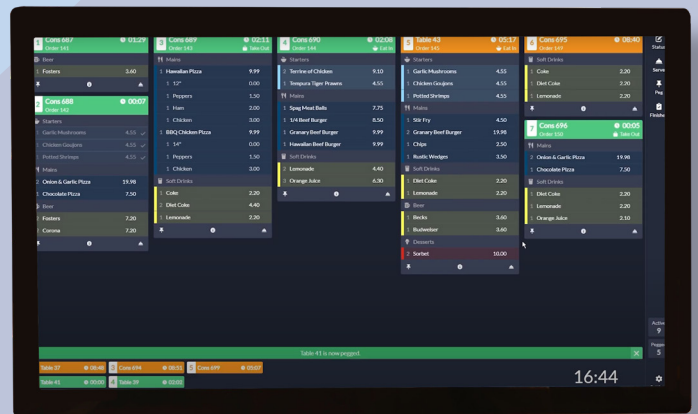

TDCORE K10 - 21.5" Kitchen Video All-in-One

The **TDCORE K10** is a 21.5" wall mountable Kitchen Display System (KDS) with an aluminium alloy structure and pure flat panel screen. The quality and robust KDS helps restaurants and takeaways by easily displaying incoming orders and requires effortless installation.

- 21.5" TFT LED Backlight LCD (Tempered Glass) offering 1920 x 1080 (Full HD) 16:9 and projective Capacitive Touch Screen.
- Intel Celeron J6412 Quad-Core 2.6GHz processor with 8GB DDR3 RAM with 128GB SSD.
- Heavy duty, water resistant device all within metal casing.
- Onboard Wi-Fi and 3-year RTB warranty.
- 10 point touch, pure flat panel screen.

TDCORE : QUALITY EPOS EQUIPMENT AT ULTRA-COMPETITIVE PRICES

TDCORE K10 - specifications and performance data

System controller and storage		Power & Network	
Controller Board	J6412 Intel Celeron	Power Supply	AC 100-240, 50-60Hz, DC 12V/5A
Processor	Quad-Core Intel 2.6GHz	Network Support	1GB Ethernet, WiFi (Bluetooth option)
Hard Disk	128GB SSD	Operating Systems	
RAM	8GB DDR3 RAM	Win 10 IoT	Pre-installed
Screen		Can also run	Windows 7, 10, POSReady7 & Linux
LCD screen	21.5" TFT LED Backlight LCD	Size & weight	
Brightness	300 nits	Unit Standalone	389.6 x 264 x 65mm (WxHxD) 5.5kg
Resolution	1920 x 1080 (Full HD) 16:9	Packaged size	430 x 310 x 70mm (WxHxD) 6kg
Touch screen	Projective capacitive touch screen	Warranty	
Inputs & Outputs		Period & Terms	36-months RTB
LAN	1 x RJ45 female 1Gbps		
Audio	1 x line in, 1 x line out		
HDMI	1 x HDMI		
USB	2 x USB 3.0 2 x USB 2.0		
VGA	1 x VGA		