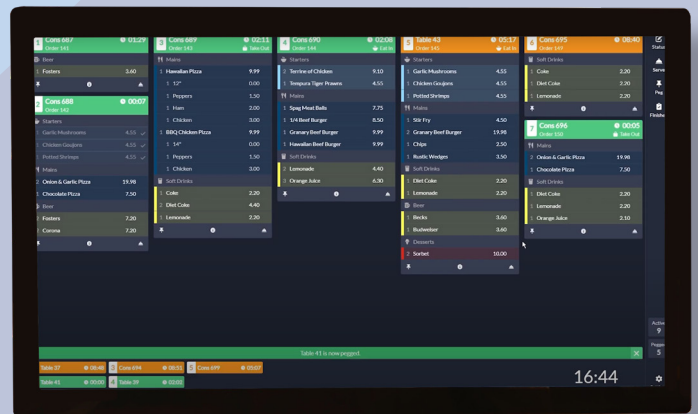

## TDCORE K10-A - 21.5" Kitchen Video All-in-

The **TDCORE K10-A** is a 21.5" wall mountable Kitchen Display System (KDS) with an aluminium alloy structure and pure flat panel screen. The quality and robust KDS helps restaurants and takeaways by easily displaying incoming orders and requires effortless installation.

- 21.5" TFT LED Backlight LCD (Tempered Glass) offering 1920 x 1080 (Full HD) 16:9 and projective Capacitive Touch Screen.
- Android 11 with 8GB DDR3 RAM with 128GB SSD.
- Heavy duty, water resistant device all within metal casing.
- Onboard Wi-Fi and 3-year RTB warranty.
- 10 point touch, pure flat panel screen.

**TDCORE : QUALITY EPOS EQUIPMENT AT ULTRA-COMPETITIVE PRICES**

## TDCORE K10-A - specifications and performance data

System controller and storage		Power & Network	
Processor	Android 11	Network Support	1GB Ethernet, WiFi (Bluetooth option)
Hard Disk	128GB SSD	Operating Systems	
RAM	8GB DDR3 RAM	Android 11	
LCD screen	21.5" TFT LED Backlight LCD	Size & weight	
Brightness	300 nits	Unit Standalone	389.6 x 264 x 65mm (WxHxD) 5.5kg
Resolution	1920 x 1080 (Full HD) 16:9	Packaged size	430 x 310 x 70mm (WxHxD) 6kg
Touch screen	Projective capacitive touch screen	Warranty	
Inputs & Outputs		Period & Terms	36-months RTB
LAN	1 x RJ45 female 1Gbps		
Audio	1 x line in, 1 x line out		
HDMI	1 x HDMI		
USB	2 x USB 3.0 2 x USB 2.0		
VGA	1 x VGA		